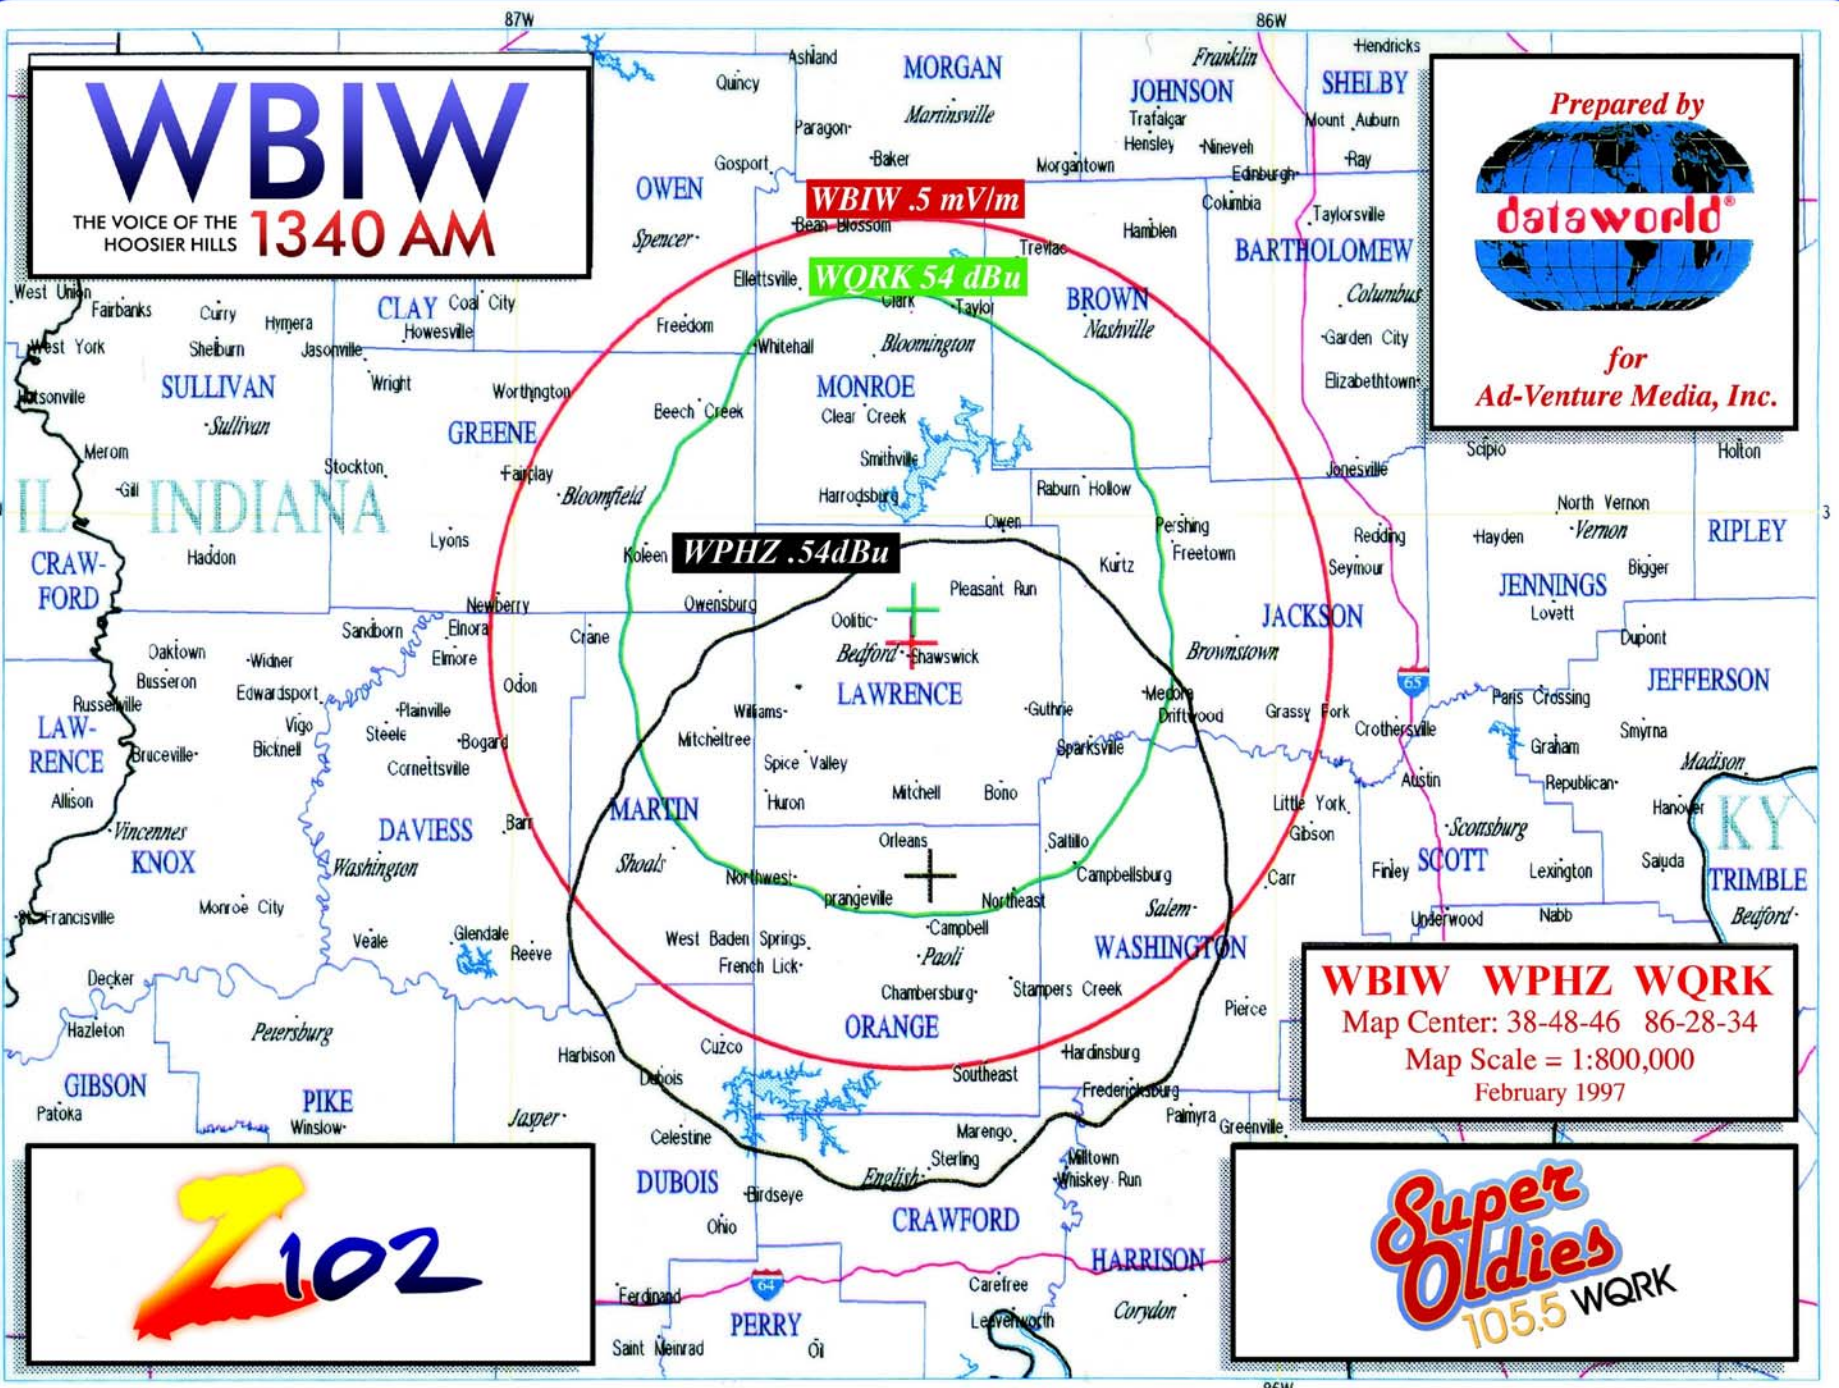

**WBIW**  
 THE VOICE OF THE HOOSIER HILLS  
**1340 AM**

Prepared by  
  
**dataworld**  
 for  
**Ad-Venture Media, Inc.**

**WBIW .5 mV/m**

**WQRK 54 dBu**

**WPHZ .54dBu**

**WBIW WPHZ WQRK**  
 Map Center: 38-48-46 86-28-34  
 Map Scale = 1:800,000  
 February 1997

**Z102**

**Super Oldies**  
 105.5 WQRK