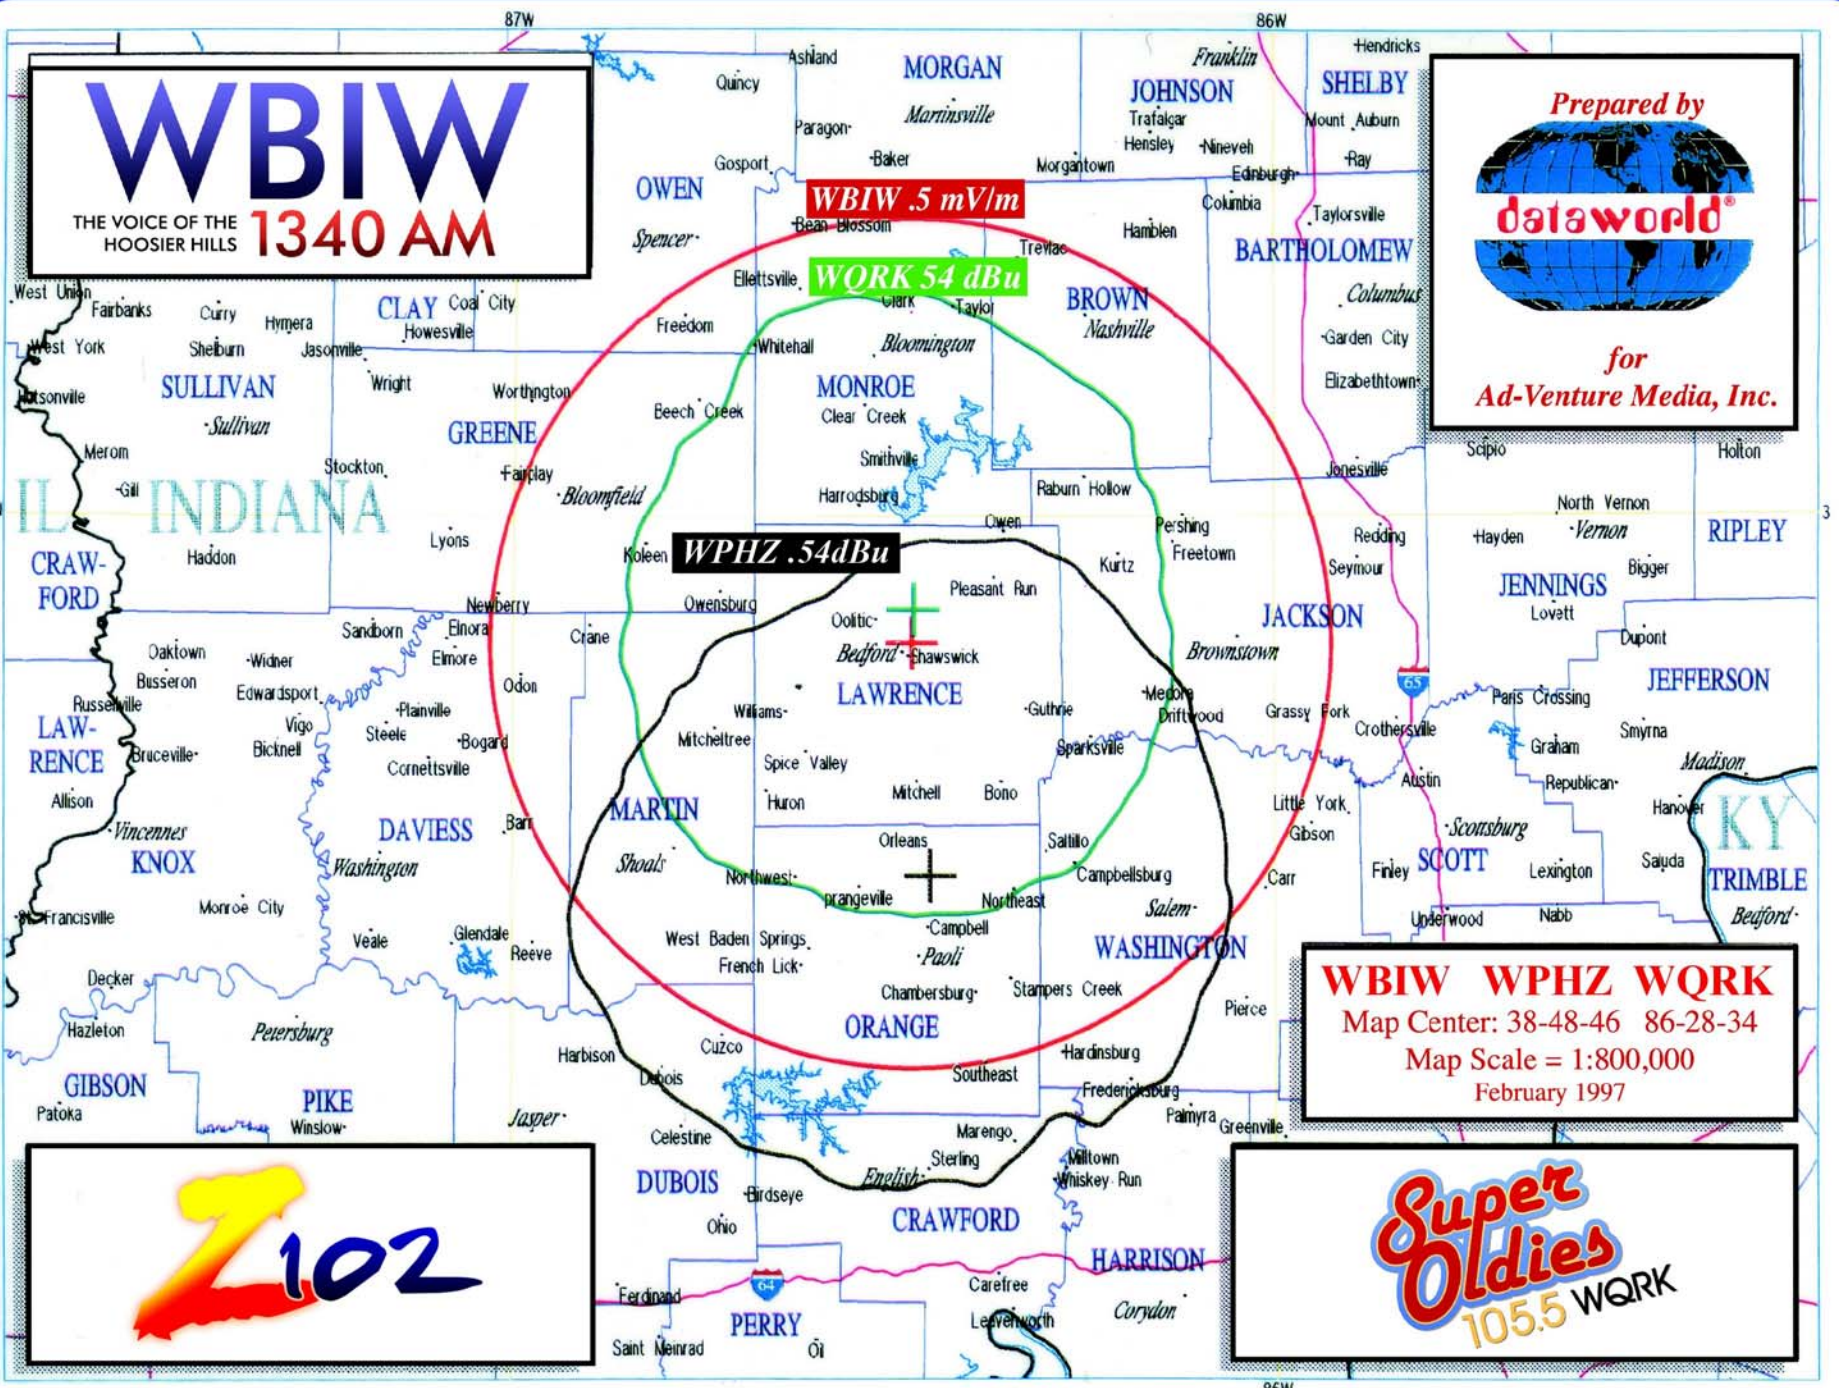

WBIW
 THE VOICE OF THE HOOSIER HILLS
1340 AM

Prepared by

dataworld
 for
Ad-Venture Media, Inc.

WBIW .5 mV/m

WQRK 54 dBu

WPHZ .54dBu

WBIW WPHZ WQRK
 Map Center: 38-48-46 86-28-34
 Map Scale = 1:800,000
 February 1997

Z102

Super Oldies
105.5 WQRK